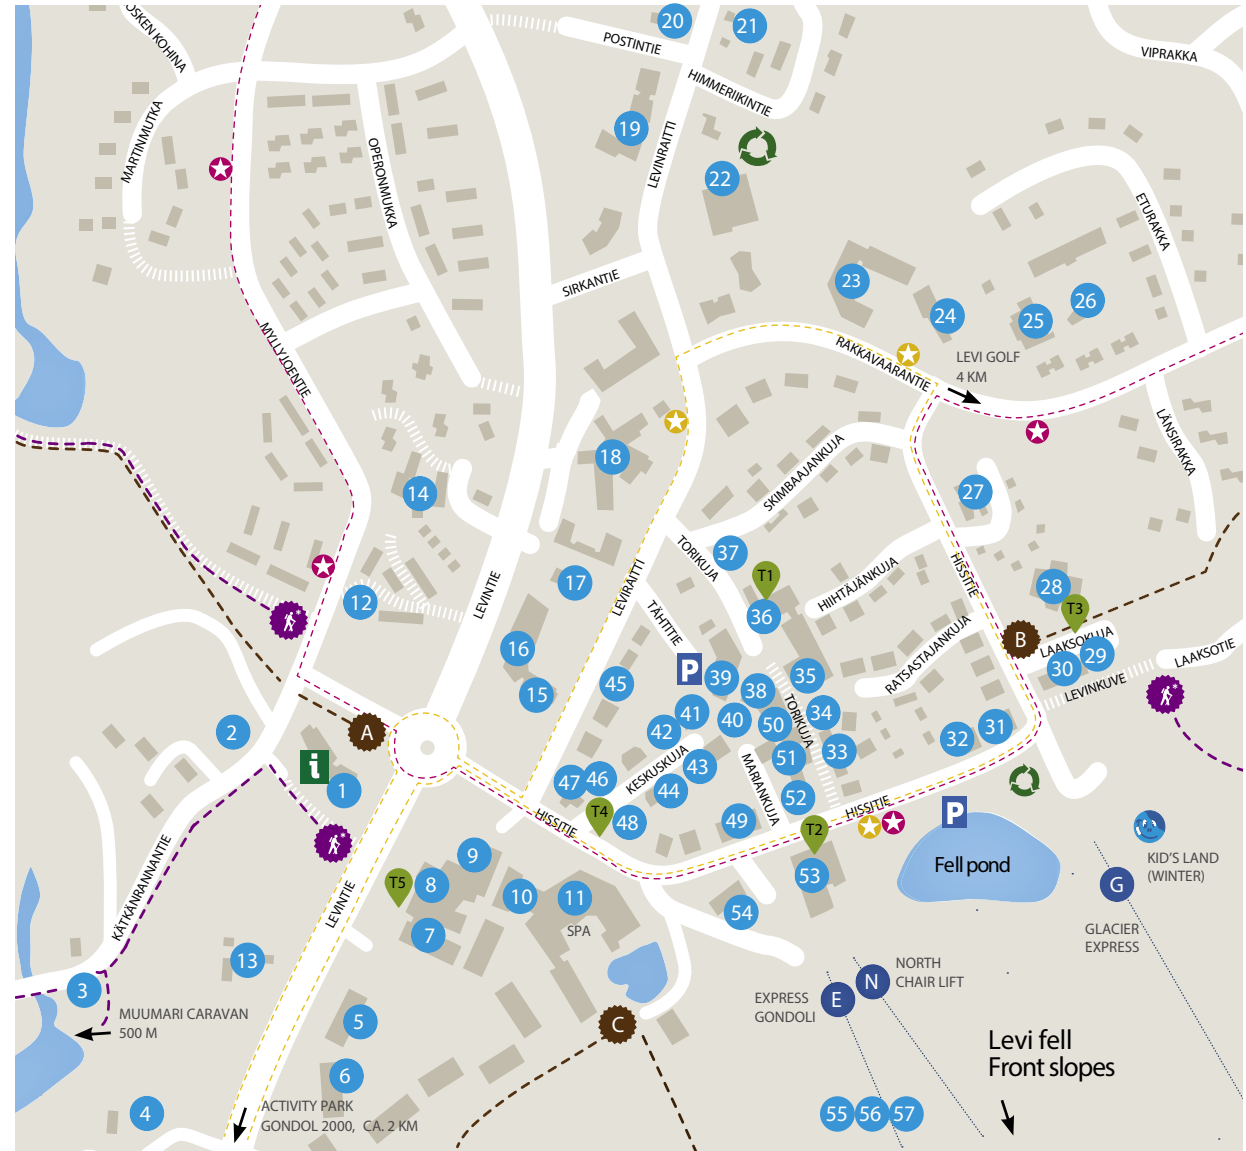

Levi Village Centre map

- Levi Tourist Information, Mökkitiimi, Rela-Hierojat, Wild Nordic Sales Office
- Hotel K5 Levi, Bistro K5, Restaurant Saamen Kammi
- Immelmökit Reception
- Kouta Kuva
- Levi Hotel Spa Conference Oasis
- Pihlajalinna Private Clinic, dentist, physiotherapy and massage services
- Design Hotel Levi, Lumi Shop
- Levi Hotel Spa, Ahku Restaurant, Classic Pizza, ATM/cash dispenser
- Kekäle Bar & Grill, Joiku Bar & Karaoke
- Day Spa Studio Feel It, Securitas
- Spa, Ailu Family Fun playing area, Levi Wellness Club gym, Burger King
- Kinos Safaris & Kinos Motors
- Snowmobile Park Levi
- Levilehto Apartments, caravan area
- Pharmacy
- K-Supermarket Levi Market
- Perhesafarit
- Lapland Hotel Sirkantähti, Restaurant Sirkantähti
- Lomamökkien Huoltopalvelut, Levin Mökkivuokraus, Lapin Arvokiinteistöt
- Tokka Safaris
- Santa's Shop & luggage storage, Lapland Safaris, Teboil gas station
- S-Market, Alko (liquor store), ABC gas station, ATM/cash dispenser
- Hotel Hullu Poro, Reindeer Lounge & Bar, meeting & congress facilities, Relax Center, gym, Restaurant Taivas
- Restaurant Ämmilä
- Restaurant Wanha Hullu Poro
- Restaurant Kammi
- Restaurant Pihvipiirtti

Levi Centre

- Recycling point: glass, metal, paper and household waste
- Pedestrian and bicycle route
- Ski Bus route (winter)
- Ski Bus stop (winter)
- Taxi stand
- Outdoor trail departure spots (WALKING ON THE SKI TRAILS IS NOT ALLOWED!)
 A: KÄTKÄ AND PYHÄ FELL ROUTES 4,8 KM
 B: PIKKUPORO 9 KM
 ISOPORO 9 KM
 VALORAKKA 6,6 KM
 AND THE LEVI FELL ROUTES
 C: LEVI FELL ROUTES
- Winter walking departure spot (WINTER)

TAXI STANDS

- T1 Torikuja
- T2 Zero Point
- T3 Hullu Poro Areena
- T4 Keskuskuja 2
- T5 Design Hotel Levi